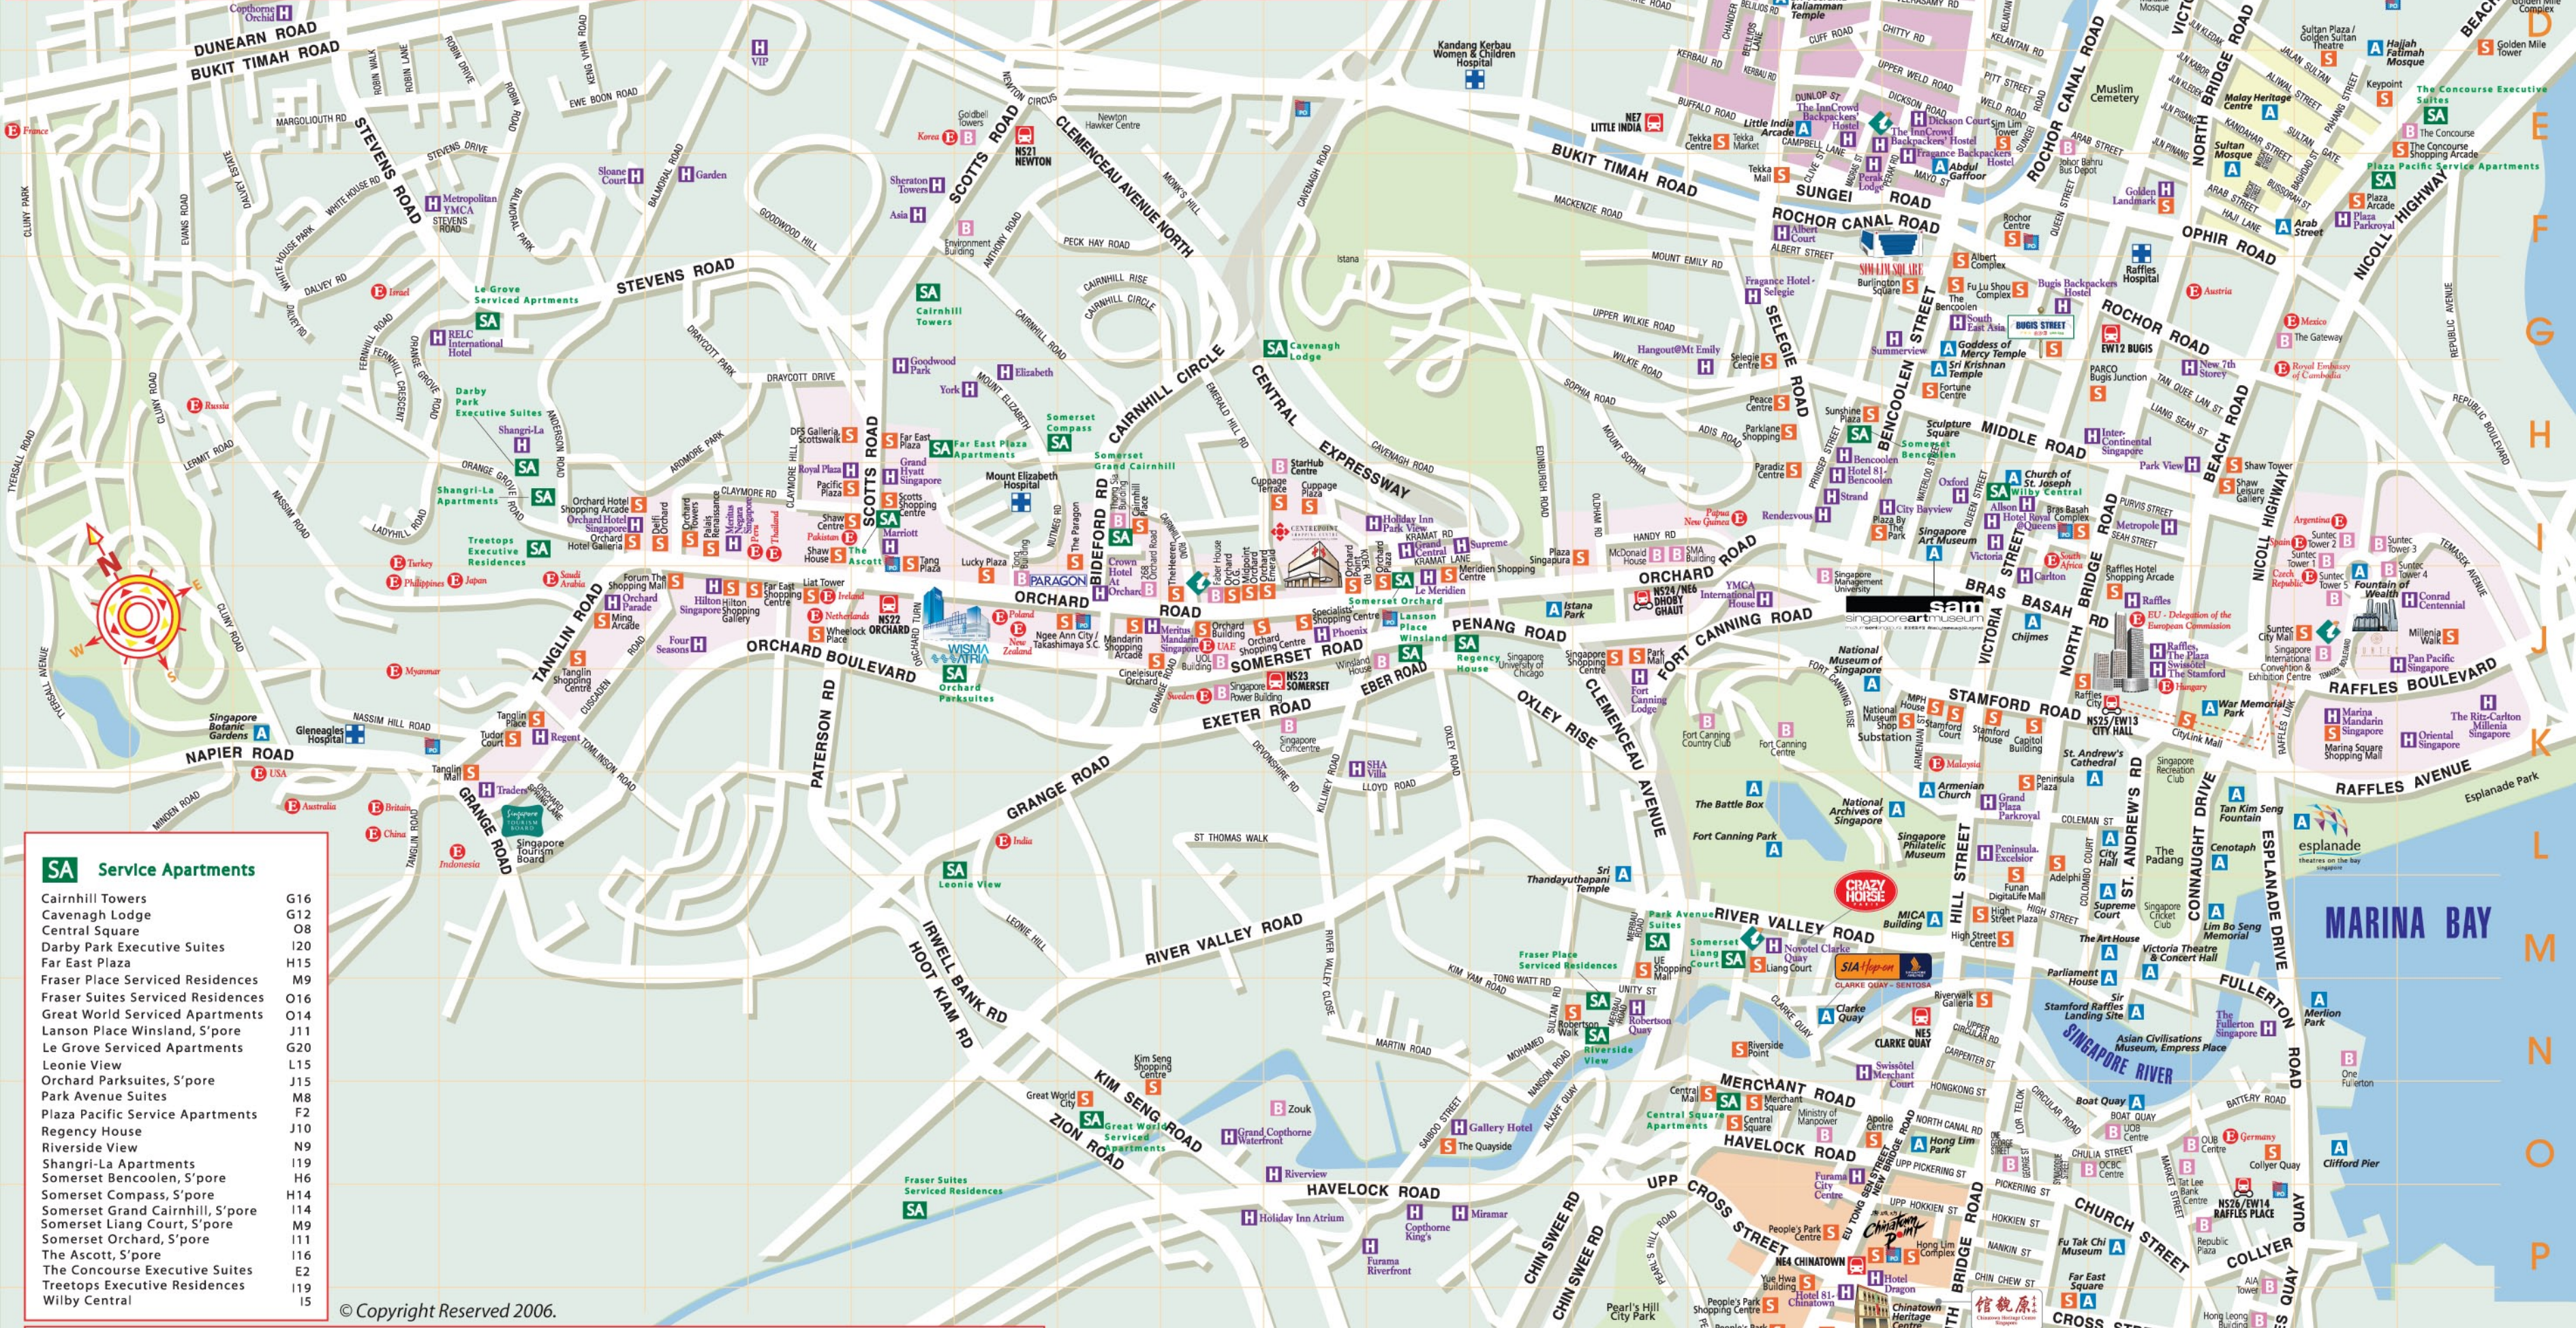

Adelphi L4	Cuppae Terrace i12	International Plaza S4	Ngee Ann City / Park Mall J9	Scotts Shopping Centre i16	Tanglin Place K19
Albert Complex O6	Delfi Orchard i18	Keypoint E11	Takashimaya S.C. J14	Selegie Centre G7	Tanglin Shopping Centre J19
Apollo Centre F6	DFS Galleria, Scottswalk H16	Kim Seng Shopping Centre N13	One George Street O5	Serangoon Plaza R8	Tekka Centre E8
Bras Basah Complex I4	Far East Plaza H16	Liang Court M7	Orchard Building J13	Shaw Centre K5	Tekka Mall F7
Bugis Street G5	Far East Shopping Centre i17	Liat Towers J17	Orchard Emerald i12	Shaw House P7	The Bencoolen G6
Burlington Square G6	Far East Square P4	Lucky Plaza i15	Orchard Hotel Shopping Arcade i18	Shaw Leisure Gallery H3	The Concourse Shopping Arcade E1
Capitol Building K5	Forum The Shopping Mall i18	Lucky Chinatown H6	Marina Square K2	Shaw Tower H3	The Heeren i13
Cairnhill Place i13	Fortune Centre H6	Marina Square H6	Mandarin Shopping Arcade i14	Sim Lim Square F6	The Paragon i14
Central Mall N8	Funan DigitalLife Mall O8	Mandarin Shopping Arcade i14	Orchard O.G. N7	Sim Lim Tower F2	The Quayside O10
Central Square O8	Fu Lu Shou Complex G5	Meridian Shopping Centre D-	Orchard Plaza i11	Specialists' Shopping Centre J12	Tudor Court K20
Centrepoint i12	Golden Mile Complex Q7	Midpoint Orchard D-	Orchard Point i11	Stamford Court J4	UE Shopping M9
Chinatown Complex Q7	Golden Landmark P6	Millenia Walk F4	Orchard Towers i18	Stamford Plaza K5	Yue Hwa Building P7
Chinatown Point P6	Great World City J13	Ming Arcade J1	Pacific Plaza H16	Sultan Plaza D2	Wheelock Place J17
Cineleisure Orchard K4	High Street Centre N7	MPH House M5	Palais Renaissance i18	Sunshine Plaza H6	Wisma Atria J15
CityLink Mall N7	High Street Plaza O2	Mustafa Centre M5	PARCO Bugis Junction H4	Suntec City Mall N9	
Collyer Quay O2	Hilton Shopping Gallery i12	Hong Lim Complex P6	New Bridge Centre Q7	Tangs Plaza i16	
Cuppae Plaza i12				Tanglin Mall K20	

SA Service Apartments

Cairnhill Towers G16	Cavenagh Lodge G12	Central Square O8	Darby Park Executive Suites I20	Far East Plaza H15	Fraser Place Serviced Residences M9	Fraser Suites Serviced Residences O16	Great World Serviced Apartments O14	Lanson Place Wisland, S'pore J11	Le Grove Serviced Apartments G20	Leonie View L15	Orchard Parksuites, S'pore J15	Park Avenue Suites M8	Plaza Pacific Service Apartments F2	Regency House J10	Riverside View N9	Shangri-La Apartments I19	Somerset Bencoolen, S'pore H6	Somerset Compass, S'pore H14	Somerset Grand Cairnhill, S'pore I14	Somerset Liang Court, S'pore M9	Somerset Orchard, S'pore I11	The Ascott, S'pore I16	The Concourse Executive Suites E2	Treetops Executive Residences I9	Wilby Central I5

H Hotels

Albert Court F7	Alexandria C6	Allison I5	Amara F15	Asia T16	Asia Star C6	Asphodel Inn B8	A Travellers Rest-Stop S7	Bencoolen H7	Berjaya Hotel Singapore C6	Broadway S6	Bugis Backpackers Hostel G5	Carlton I5	Chinatown H7	City Bayview R6	Classique Hotel B5	Conrad Centennial Singapore J11	Copthorne King's Copthorne Orchard D22	Crown Hotel At Orchard I14	Damenlou R5	Dickson Court E6	Elizabeth G15	Fort Canning Lodge J9	Fortuna J8	Four Seasons M7	Fragrance Backpackers Hostel E6	Furama Hotel - Selegie G8	Furama City Centre O7	Furama Riverfront P11

E Embassies

Orchard Hotel Singapore i18	The InnCrowd Hostel E7	Ireland J17	Orchard Parade J19	The Fullerton Singapore Q3	Israel G21	Orchard Singapore K1	The Inn at Temple Street N7	Japan I20	Oxford G16	The Keong Saik R7	Korea E15	Pan Pacific J1	The Ritz-Carlton Millenia Singapore H3	Malaysia K6	Park View H3	The Scarlet Hotel R5	Mexico G2	Peninsula Excelsior L5	The S'pore The InnCrowd E6	Perak Lodge E6	Netherlands J21	Backpackers' Hostel R7	New Zealand J15	Plaza Parkroyal F2	Tropical K20	Phoenix J12	Traders K20	Norway Q3	Victoria J4	Pakistan i16	Papua New Guinea i8	Peru i17	Poland I21	Royal Embassy of Cambodia H5	Russia H23	Saudi Arabia i19	South Africa i5	Spain i2	Sweden K13	SHA Villa K11	Switzerland L21	Shangri-La H16	Royal Peacock R7	Belgium Malta T4	Switzerland The Stamford H4	Shangri-La H19	Britain L21	Canada U1	Thailand i17	Shangri-La H16	Sheraton Towers F15	China L21	Turkey i21	Shangri-La H16	Singapore Marriott U4	Chile R3	United Arab Emirates i2	Sloane Court i3	South East Asia F20	France E24	Strand i7	Supreme i10	France G4	Summer View G6	Germany O3	Swissotel Merchant Court P10	Greece T4	Swissotel The Stamford G8	Hungary J4	Tai Hoe G3	Indonesia L20	The Claremont M7	The Claremont M7	India L15	Suntec J2

V Visitors Centres

Orchard J13	Changi M8	Cruise Centre J4	Liang Court L20	Little India 6	Suntec J2

A Places of Interest